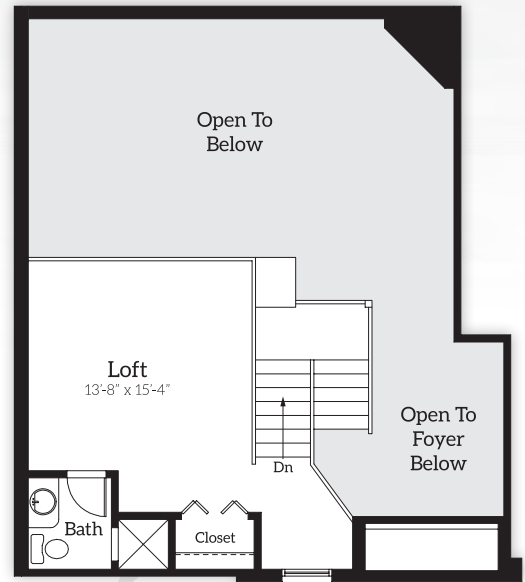

Shorewood

FIRST LEVEL

OPTIONAL
SECOND LEVEL
WITH LOFT AND FULL BATH

2 Bedroom, 3 Bath | Approx. 1,541 SF | With Loft Approx. 1,847 SF
With Loft + Full Bath Approx. 1,847 SF

At the *Shorewood*, you can have it all — the ultimate combination of amenities and comforts. A private entryway leads you to the grand foyer, with the open concept great room, dining room and kitchen just beyond. This central gathering location offers an optional bay window and gas fireplace to enhance the ambiance. The snack bar provides intimate seating, and the wet bar is perfect for entertaining. First-level laundry plus a drop-zone adjacent to the attached two-car garage allow residents to easily navigate daily life.

The spacious master suite is a haven for relaxation with its optional bay window, master bath with optional soaking tub and dual walk-in-closets. The additional first-level bedroom is perfect for a second private retreat, offering a walk-in-closet and adjacent full bath with tub. The second-level loft provides more space for unwinding: another full bath plus a balcony overlooking the great room below make this a comfortable nook.